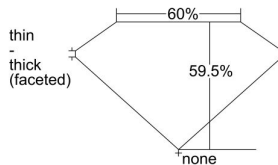

GIA®

FACSIMILE

GIA REPORT 1359113404

Verify this report at GIA.edu

GIA NATURAL DIAMOND DOSSIER®

March 05, 2020
GIA Report Number 1359113404
Shape and Cutting Style ..... Pear Brilliant
Measurements ..... 6.53 x 3.88 x 2.30 mm

GRADING RESULTS

Carat Weight ..... 0.35 carat
Color Grade ..... D
Clarity Grade VS1

ADDITIONAL GRADING INFORMATION

Polish ..... Excellent
Symmetry ..... Very Good
Fluorescence ..... Faint
Clarity Characteristics..... Crystal, Needle, Pinpoint
Inscription(s): GIA 1359113404

PROPORTIONS

Profile not to actual proportions

GRADING SCALES

GIA COLOR SCALE		GIA CLARITY SCALE			
COLORLESS	D	VERY VERY SLIGHTLY INCLUDED	FLAWLESS		
	E		INTERNALLY FLAWLESS		
	F	VERY SLIGHTLY INCLUDED	VVS₁		
	G		VVS₂		
	H		VS₁		
	NEAR COLORLESS	I	SLIGHTLY INCLUDED	VS₂	
		J		SI₁	
		FAINT	K	INCLUDED	SI₂
			L		I₁
			M		I₂
VERTICALLY LIGHT	N	LIGHT	I₃		
	O				
	P				
	Q				
	R