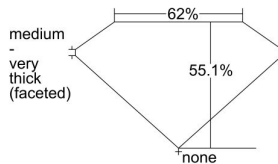

GIA®

FACSIMILE

GIA REPORT 1358855417

Verify this report at GIA.edu

GIA NATURAL DIAMOND DOSSIER®

September 10, 2020
GIA Report Number 1358855417
Shape and Cutting Style ..... Heart Brilliant
Measurements ..... 6.18 x 6.65 x 3.66 mm

GRADING RESULTS

Carat Weight ..... 0.90 carat
Color Grade ..... H
Clarity Grade SI2

ADDITIONAL GRADING INFORMATION

Polish ..... Excellent
Symmetry ..... Very Good
Fluorescence ..... None
Clarity Characteristics..... Cloud, Feather
Inscription(s): GIA 1358855417

PROPORTIONS

Profile not to actual proportions

GRADING SCALES

GIA COLOR SCALE		GIA CLARITY SCALE			
COLORLESS	D	VERY VERY SLIGHTLY INCLUDED	FLAWLESS		
	E		INTERNALLY FLAWLESS		
	F	VERY SLIGHTLY INCLUDED	VVS₁		
	G		VVS₂		
	H		VS₁		
	NEAR COLORLESS	I	SLIGHTLY INCLUDED	VS₂	
		J		SI₁	
		FAINT	K	INCLUDED	SI₂
			L		I₁
			M		I₂
VERTICALITY	N		INCLUDED	I₃	
	O				
	P				
	Q				
	LIGHT		R		
		S			
		T			
U					
	V				
	W				
	X				
	Y				
	Z