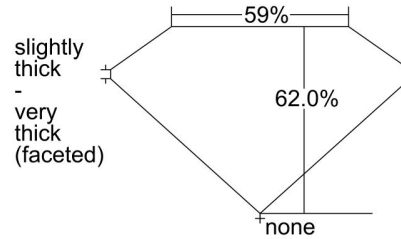

GIA NATURAL DIAMOND GRADING REPORT

March 10, 2020
 GIA Report Number 1357133533
 Shape and Cutting Style Pear Brilliant
 Measurements 12.64 x 7.97 x 4.94 mm

GRADING RESULTS

Carat Weight 3.00 carat
 Color Grade H
 Clarity Grade VS1

ADDITIONAL GRADING INFORMATION

Polish Excellent
 Symmetry Excellent
 Fluorescence None
 Inscription(s): GIA 1357133533
Comments: Pinpoints are not shown.

PROPORTIONS

Profile not to actual proportions

CLARITY CHARACTERISTICS

KEY TO SYMBOLS*

- Crystal
- ~ Feather
- ∖ Needle
- ∧ Natural

* Red symbols denote internal characteristics (inclusions). Green or black symbols denote external characteristics (blemishes). Diagram is an approximate representation of the diamond, and symbols shown indicate type, position, and approximate size of clarity characteristics. All clarity characteristics may not be shown. Details of finish are not shown.