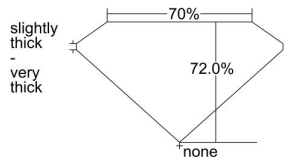

GIA®

FACSIMILE

GIA REPORT 1345725884

Verify this report at GIA.edu

GIA NATURAL DIAMOND DOSSIER®

January 29, 2020
GIA Report Number 1345725884
Shape and Cutting Style ..... **Square Modified Brilliant**
Measurements ..... **3.67 x 3.63 x 2.61 mm**

GRADING RESULTS

Carat Weight ..... **0.30 carat**
Color Grade ..... **G**
Clarity Grade **S11**

ADDITIONAL GRADING INFORMATION

Polish ..... **Very Good**
Symmetry ..... **Good**
Fluorescence ..... **None**
Clarity Characteristics..... **Feather, Crystal**
Inscription(s): GIA 1345725884

PROPORTIONS

Profile not to actual proportions

GRADING SCALES

GIA COLOR SCALE		GIA CLARITY SCALE			
COLORLESS	D	VERY VERY SLIGHTLY INCLUDED	FLAWLESS		
	E		INTERNALLY FLAWLESS		
	F	VERY SLIGHTLY INCLUDED	VVS₁		
	G		VVS₂		
	H		VS₁		
	NEAR COLORLESS	I	SLIGHTLY INCLUDED	VS₂	
		J		S1₁	
		FAINT	K	INCLUDED	S1₂
			L		I₁
			M		I₂
VERT LIGHT	N	INCLUDED	I₃		
	O				
	P				
	Q				
	R				
LIGHT	S				
	T				
	U				
	V				
	W				
	X				
	Y				
	Z