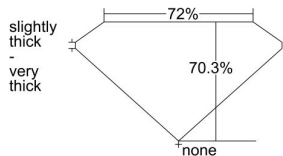

GIA®

FACSIMILE

GIA REPORT 1345338023

Verify this report at GIA.edu

GIA NATURAL DIAMOND DOSSIER®

December 18, 2019
GIA Report Number 1345338023
Shape and Cutting Style ..... **Square Modified Brilliant**
Measurements ..... **3.87 x 3.84 x 2.70 mm**

GRADING RESULTS

Carat Weight ..... **0.34 carat**
Color Grade ..... **D**
Clarity Grade **S12**

ADDITIONAL GRADING INFORMATION

Polish ..... **Excellent**
Symmetry ..... **Very Good**
Fluorescence ..... **None**
Clarity Characteristics ..... **Crystal, Feather**
Inscription(s): GIA 1345338023

PROPORTIONS

Profile not to actual proportions

GRADING SCALES

GIA COLOR SCALE		GIA CLARITY SCALE			
COLORLESS	D	VERY VERY SLIGHTLY INCLUDED	FLAWLESS		
	E		INTERNALLY FLAWLESS		
	F	VERY SLIGHTLY INCLUDED	VVS₁		
	G		VVS₂		
	H		VS₁		
	NEAR COLORLESS	I	SLIGHTLY INCLUDED	VS₂	
		J		S1₁	
		FAINT	K	INCLUDED	S1₂
			L		I₁
			M		I₂
VERTICALLY COLORLESS	N	INCLUDED	I₃		
	O				
	P				
	Q				
	R				
	S				
	T				
LIGHT	U				
	V				
	W				
	X				
Y					
Z