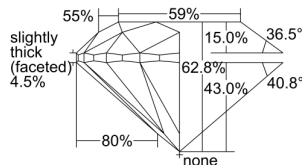

GIA®

FACSIMILE

GIA REPORT 1345227241

Verify this report at GIA.edu

GIA NATURAL DIAMOND DOSSIER®

December 05, 2019
GIA Report Number 1345227241
Shape and Cutting Style ..... Round Brilliant
Measurements ..... 3.96 - 4.01 x 2.50 mm

GRADING RESULTS

Carat Weight ..... 0.25 carat
Color Grade I
Clarity Grade VVS2
Cut Grade ..... Very Good

ADDITIONAL GRADING INFORMATION

Polish ..... Excellent
Symmetry ..... Very Good
Fluorescence ..... Medium Blue
Clarity Characteristics ..... Cloud, Pinpoint
Inscription(s): GIA 1345227241

PROPORTIONS

Profile to actual proportions

GRADING SCALES

GIA COLOR SCALE

COLORESS	D
	E
	F
	G
	H
	I
	J
NEAR COLORESS	K
	L
FAIN	M
	N
	O
	P
VERY LIGHT	Q
	R
	S
	T
	U
	V
	W
	X
	Y
LIGHT	Z

GIA CLARITY SCALE

	FLAWLESS
	INTERNALLY FLAWLESS
VERY VERY SLIGHTLY INCLUDED	VVS₁
	VVS₂
VERY SLIGHTLY INCLUDED	VS₁
	VS₂
SLIGHTLY INCLUDED	SI₁
	SI₂
	I₁
	I₂
INCLUDED	I₃

GIA CUT SCALE

	EXCELLENT
	VERY GOOD
	GOOD
	FAIR
	POOR