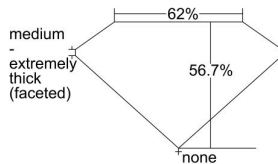

GIA®

FACSIMILE

GIA REPORT 1345185090

Verify this report at GIA.edu

GIA NATURAL DIAMOND DOSSIER®

November 27, 2019
GIA Report Number 1345185090
Shape and Cutting Style ..... Heart Brilliant
Measurements ..... 4.72 x 5.20 x 2.94 mm

GRADING RESULTS

Carat Weight ..... 0.43 carat
Color Grade ..... E
Clarity Grade VVS1

ADDITIONAL GRADING INFORMATION

Polish ..... Excellent
Symmetry ..... Very Good
Fluorescence ..... None
Clarity Characteristics ..... Pinpoint
Inscription(s): GIA 1345185090

PROPORTIONS

Profile not to actual proportions

GRADING SCALES

GIA COLOR SCALE		GIA CLARITY SCALE			
COLORLESS	D	VERY VERY SLIGHTLY INCLUDED	FLAWLESS		
	E		INTERNALLY FLAWLESS		
	F	VERY SLIGHTLY INCLUDED	VVS₁		
	G		VVS₂		
	H		VS₁		
	NEAR COLORLESS	I	SLIGHTLY INCLUDED	VS₂	
		J		SI₁	
		FAINT	K	INCLUDED	SI₂
			L		I₁
			M		I₂
VERT LIGHT	N	INCLUDED	I₃		
	O				
	P				
	Q				
	R				
LIGHT	S				
	T				
	U				
	V				
	W				
X					
Y					
Z