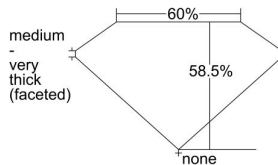

GIA®

FACSIMILE

GIA REPORT 1343408314

Verify this report at GIA.edu

GIA NATURAL DIAMOND DOSSIER®

December 25, 2019
GIA Report Number 1343408314
Shape and Cutting Style ..... Heart Brilliant
Measurements ..... 4.57 x 5.14 x 3.00 mm

GRADING RESULTS

Carat Weight ..... 0.40 carat
Color Grade ..... D
Clarity Grade VS1

ADDITIONAL GRADING INFORMATION

Polish ..... Excellent
Symmetry ..... Very Good
Fluorescence ..... Faint
Clarity Characteristics..... Crystal, Feather, Needle, Pinpoint
Inscription(s): GIA 1343408314

PROPORTIONS

Profile not to actual proportions

GRADING SCALES

GIA COLOR SCALE		GIA CLARITY SCALE			
COLORLESS	D	VERY VERY SLIGHTLY INCLUDED	FLAWLESS		
	E		INTERNALLY FLAWLESS		
	F	VERY SLIGHTLY INCLUDED	VVS₁		
	G		VVS₂		
	H		VS₁		
	NEAR COLORLESS	I	SLIGHTLY INCLUDED	VS₂	
		J		SI₁	
		FAINT	K	INCLUDED	SI₂
			L		I₁
			M		I₂
VERT LIGHT	N	LIGHT	I₃		
	O				
	P				
	Q				
	R