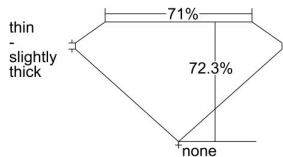

GIA®

FACSIMILE

GIA REPORT 1343281055

Verify this report at GIA.edu

GIA NATURAL DIAMOND DOSSIER®

December 10, 2019
GIA Report Number 1343281055
Shape and Cutting Style ..... Square Modified Brilliant
Measurements ..... 3.79 x 3.72 x 2.69 mm

GRADING RESULTS

Carat Weight ..... 0.31 carat
Color Grade ..... D
Clarity Grade VVS1

ADDITIONAL GRADING INFORMATION

Polish ..... Excellent
Symmetry ..... Very Good
Fluorescence ..... None
Clarity Characteristics..... Pinpoint, Feather, Indented Natural
Inscription(s): GIA 1343281055

PROPORTIONS

Profile not to actual proportions

GRADING SCALES

GIA COLOR SCALE		GIA CLARITY SCALE			
COLORLESS	D	VERY VERY SLIGHTLY INCLUDED	FLAWLESS		
	E		INTERNALLY FLAWLESS		
	F	VERY SLIGHTLY INCLUDED	VVS₁		
	G		VVS₂		
	H		VS₁		
	NEAR COLORLESS	I	SLIGHTLY INCLUDED	VS₂	
		J		SI₁	
		FAINT	K	INCLUDED	SI₂
			L		I₁
			M		I₂
VERT LIGHT	N	INCLUDED	I₃		
	O				
	P				
	Q				
	R				
LIGHT	S				
	T				
	U				
	V				
	W				
X					
Y					
Z