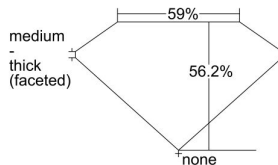

GIA®

FACSIMILE

GIA REPORT 1343203851

Verify this report at GIA.edu

GIA NATURAL DIAMOND DOSSIER®

December 02, 2019
GIA Report Number 1343203851
Shape and Cutting Style ..... Heart Brilliant
Measurements ..... 4.61 x 5.03 x 2.83 mm

GRADING RESULTS

Carat Weight ..... 0.41 carat
Color Grade ..... F
Clarity Grade VVS1

ADDITIONAL GRADING INFORMATION

Polish ..... Excellent
Symmetry ..... Very Good
Fluorescence ..... None
Clarity Characteristics ..... Pinpoint, Feather
Inscription(s): GIA 1343203851

PROPORTIONS

Profile not to actual proportions

GRADING SCALES

GIA COLOR SCALE		GIA CLARITY SCALE			
COLORLESS	D	VERY VERY SLIGHTLY INCLUDED	FLAWLESS		
	E		INTERNALLY FLAWLESS		
	F	VERY SLIGHTLY INCLUDED	VVS₁		
	G		VVS₂		
	H		VS₁		
	NEAR COLORLESS	I	SLIGHTLY INCLUDED	VS₂	
		J		SI₁	
		FAINT	K	INCLUDED	SI₂
			L		I₁
			M		I₂
N			I₃		
VERT LIGHT	O	INCLUDED			
	P				
	Q				
	R				
	S				
	T				
	U				
	V				
LIGHT	W				
	X				
	Y				
	Z