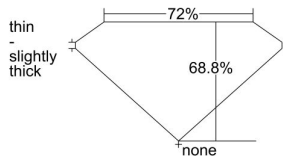

GIA®

FACSIMILE

GIA REPORT 1339877421

Verify this report at GIA.edu

GIA NATURAL DIAMOND DOSSIER®

October 14, 2019
GIA Report Number 1339877421
Shape and Cutting Style ..... **Square Modified Brilliant**
Measurements ..... 4.29 x 4.25 x 2.93 mm

GRADING RESULTS

Carat Weight ..... 0.42 carat
Color Grade ..... E
Clarity Grade VS1

ADDITIONAL GRADING INFORMATION

Polish ..... Excellent
Symmetry ..... Very Good
Fluorescence ..... None
Clarity Characteristics. **Feather, Indented Natural, Manufacturing Remnant, Cavity**

Inscription(s): GIA 1339877421

PROPORTIONS

Profile not to actual proportions

GRADING SCALES

GIA COLOR SCALE		GIA CLARITY SCALE			
COLORLESS	D	VERY VERY SLIGHTLY INCLUDED	FLAWLESS		
	E		INTERNALLY FLAWLESS		
	F	VERY SLIGHTLY INCLUDED	VVS₁		
	G		VVS₂		
	H		VS₁		
	NEAR COLORLESS	I	SLIGHTLY INCLUDED	VS₂	
		J		SI₁	
		FAINT	K	INCLUDED	SI₂
			L		I₁
			M		I₂
VERT LIGHT	N	INCLUDED	I₃		
	O				
	P				
	Q				
	R				
	S				
	T				
LIGHT	U				
	V				
	W				
	X				
Y					
Z