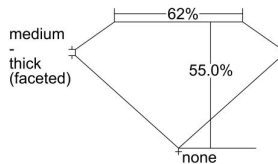

GIA®

FACSIMILE

GIA REPORT 1338983137

Verify this report at GIA.edu

GIA NATURAL DIAMOND DOSSIER®

October 22, 2019
GIA Report Number 1338983137
Shape and Cutting Style ..... Heart Brilliant
Measurements ..... 4.81 x 5.18 x 2.85 mm

GRADING RESULTS

Carat Weight ..... 0.40 carat
Color Grade ..... D
Clarity Grade VVS1

ADDITIONAL GRADING INFORMATION

Polish ..... Excellent
Symmetry ..... Very Good
Fluorescence ..... None
Clarity Characteristics ..... Pinpoint, Feather
Inscription(s): GIA 1338983137

PROPORTIONS

Profile not to actual proportions

GRADING SCALES

GIA COLOR SCALE		GIA CLARITY SCALE			
COLORLESS	D	VERY VERY SLIGHTLY INCLUDED	FLAWLESS		
	E		INTERNALLY FLAWLESS		
	F	VERY SLIGHTLY INCLUDED	VVS₁		
	G		VVS₂		
	H		VS₁		
	NEAR COLORLESS	I	SLIGHTLY INCLUDED	VS₂	
		J		SI₁	
		FAINT	K	INCLUDED	SI₂
			L		I₁
			M		I₂
VERT LIGHT	N	NOT GRADED	I₃		
	O				
	P				
	Q				
	R				
	S				
LIGHT	T				
	U				
	V				
	W				
	X				
Y					
Z