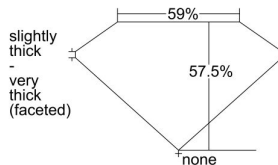

GIA®

FACSIMILE

GIA REPORT 1338304055

Verify this report at GIA.edu

GIA NATURAL DIAMOND DOSSIER®

July 19, 2019
GIA Report Number 1338304055
Shape and Cutting Style ..... Heart Brilliant
Measurements ..... 4.59 x 5.13 x 2.95 mm

GRADING RESULTS

Carat Weight ..... 0.40 carat
Color Grade ..... F
Clarity Grade VVS2

ADDITIONAL GRADING INFORMATION

Polish ..... Excellent
Symmetry ..... Very Good
Fluorescence ..... None
Clarity Characteristics ..... Needle, Feather
Inscription(s): GIA 1338304055

PROPORTIONS

Profile not to actual proportions

GRADING SCALES

GIA COLOR SCALE		GIA CLARITY SCALE			
COLORLESS	D	VERY VERY SLIGHTLY INCLUDED	FLAWLESS		
	E		INTERNALLY FLAWLESS		
	F		VVS₁		
	G		VVS₂		
	NEAR COLORLESS	H	VERY SLIGHTLY INCLUDED	VS₁	
		I		VS₂	
		FAINT	J	SLIGHTLY INCLUDED	SI₁
			K		SI₂
	L		INCLUDED		I₁
	M			I₂	
N	I₃				
VERT LIGHT	O				
	P				
	Q				
	R				
	S				
	T				
LIGHT	U				
	V				
	W				
	X				
	Y				
	Z