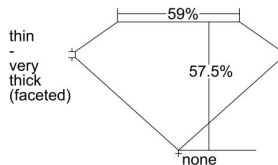

GIA®

FACSIMILE

GIA REPORT 1337883941

Verify this report at GIA.edu

GIA NATURAL DIAMOND DOSSIER®

October 14, 2019
GIA Report Number 1337883941
Shape and Cutting Style ..... Heart Brilliant
Measurements ..... 4.34 x 5.21 x 3.00 mm

GRADING RESULTS

Carat Weight ..... 0.40 carat
Color Grade ..... D
Clarity Grade VS2

ADDITIONAL GRADING INFORMATION

Polish ..... Excellent
Symmetry ..... Very Good
Fluorescence ..... None
Clarity Characteristics..... Feather, Indented Natural, Crystal
Inspection(s): GIA 1337883941

PROPORTIONS

Profile not to actual proportions

GRADING SCALES

GIA COLOR SCALE		GIA CLARITY SCALE			
COLORLESS	D	VERY VERY SLIGHTLY INCLUDED	FLAWLESS		
	E		INTERNALLY FLAWLESS		
	F	VERY SLIGHTLY INCLUDED	VVS₁		
	G		VVS₂		
	H		VS₁		
	NEAR COLORLESS	I	SLIGHTLY INCLUDED	VS₂	
		J		SI₁	
		FAINT	K	INCLUDED	SI₂
			L		I₁
			M		I₂
VERT LIGHT	N	INCLUDED	I₃		
	O				
	P				
	Q				
	R				
LIGHT	S				
	T				
	U				
	V				
	W				
X					
Y					
Z