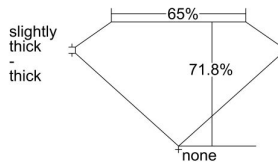

GIA®

FACSIMILE

GIA REPORT 1335533830

Verify this report at GIA.edu

GIA NATURAL DIAMOND DOSSIER®

August 21, 2019
GIA Report Number 1335533830
Shape and Cutting Style ..... **Square Modified Brilliant**
Measurements ..... **4.89 x 4.89 x 3.51 mm**

GRADING RESULTS

Carat Weight ..... **0.72 carat**
Color Grade ..... **K**
Clarity Grade **VS1**

ADDITIONAL GRADING INFORMATION

Polish ..... **Very Good**
Symmetry ..... **Very Good**
Fluorescence ..... **Faint**
Clarity Characteristics..... **Crystal, Pinpoint**
Inscription(s): GIA 1335533830

PROPORTIONS

Profile not to actual proportions

GRADING SCALES

GIA COLOR SCALE		GIA CLARITY SCALE			
COLORLESS	D	VERY VERY SLIGHTLY INCLUDED	FLAWLESS		
	E		INTERNALLY FLAWLESS		
	F	VERY SLIGHTLY INCLUDED	VVS₁		
	G		VVS₂		
	H		VS₁		
	NEAR COLORLESS	I	SLIGHTLY INCLUDED	VS₂	
		J		SI₁	
		FAINT	K	INCLUDED	SI₂
			L		I₁
			M		I₂
N			I₃		
VERT LIGHT	O	LIGHT			
	P				
	Q				
	R				
	S				
	T				
LIGHT	U				
	V				
	W				
	X				
Y					
Z