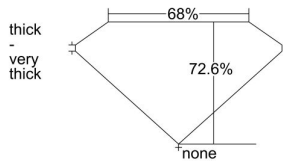

GIA®

FACSIMILE

GIA REPORT 1335533821

Verify this report at GIA.edu

GIA NATURAL DIAMOND DOSSIER®

August 21, 2019
GIA Report Number 1335533821
Shape and Cutting Style ..... Square Modified Brilliant
Measurements ..... 4.81 x 4.77 x 3.46 mm

GRADING RESULTS

Carat Weight ..... 0.70 carat
Color Grade ..... E
Clarity Grade VS1

ADDITIONAL GRADING INFORMATION

Polish ..... Excellent
Symmetry ..... Very Good
Fluorescence ..... None
Clarity Characteristics..... Cloud, Crystal, Needle
Inscription(s): GIA 1335533821

PROPORTIONS

Profile not to actual proportions

GRADING SCALES

GIA COLOR SCALE		GIA CLARITY SCALE			
COLORLESS	D	VERY VERY SLIGHTLY INCLUDED	FLAWLESS		
	E		INTERNALLY FLAWLESS		
	F		VVS₁		
	NEAR COLORLESS	G	VERY SLIGHTLY INCLUDED	VVS₂	
		H		VS₁	
		FANT	I	SLIGHTLY INCLUDED	VS₂
			J		SI₁
	COLORLESS	K	INCLUDED	SI₂	
		L		I₁	
		M		I₂	
VERY LIGHT		N	INCLUDED	I₃	
		O			
LIGHT		P			
		Q			
		R			
	S				
	T