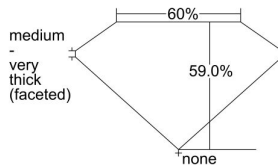

GIA®

FACSIMILE

GIA REPORT 1333940766

Verify this report at GIA.edu

GIA NATURAL DIAMOND DOSSIER®

October 17, 2019
GIA Report Number 1333940766
Shape and Cutting Style ..... Heart Brilliant
Measurements ..... 4.64 x 5.22 x 3.08 mm

GRADING RESULTS

Carat Weight ..... 0.42 carat
Color Grade ..... E
Clarity Grade VVS2

ADDITIONAL GRADING INFORMATION

Polish ..... Excellent
Symmetry ..... Very Good
Fluorescence ..... None
Clarity Characteristics..... Needle, Pinpoint, Feather, Cloud
Inscription(s): GIA 1333940766

PROPORTIONS

Profile not to actual proportions

GRADING SCALES

GIA COLOR SCALE		GIA CLARITY SCALE			
COLORLESS	D	VERY VERY SLIGHTLY INCLUDED	FLAWLESS		
	E		INTERNALLY FLAWLESS		
	F	VERY SLIGHTLY INCLUDED	VVS₁		
	G		VVS₂		
	H		VS₁		
	NEAR COLORLESS	I	SLIGHTLY INCLUDED	VS₂	
		J		SI₁	
		FAINT	K	INCLUDED	SI₂
			L		I₁
			M		I₂
VERT LIGHT	N	INCLUDED	I₃		
	O				
	P				
	Q				
	R				
LIGHT	S				
	T				
	U				
	V				
	W				
X					
Y					
Z