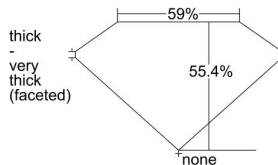

GIA®

FACSIMILE

GIA REPORT 1333647822

Verify this report at GIA.edu

GIA NATURAL DIAMOND DOSSIER®

September 10, 2019
GIA Report Number 1333647822
Shape and Cutting Style ..... Heart Brilliant
Measurements ..... 5.84 x 6.30 x 3.49 mm

GRADING RESULTS

Carat Weight ..... 0.73 carat
Color Grade ..... D
Clarity Grade VVS2

ADDITIONAL GRADING INFORMATION

Polish ..... Excellent
Symmetry ..... Excellent
Fluorescence ..... None
Clarity Characteristics..... Pinpoint, Needle, Feather, Cloud
Inscription(s): GIA 1333647822

PROPORTIONS

Profile not to actual proportions

GRADING SCALES

GIA COLOR SCALE		GIA CLARITY SCALE			
COLORLESS	D	VERY VERY SLIGHTLY INCLUDED	FLAWLESS		
	E		INTERNALLY FLAWLESS		
	F	VERY SLIGHTLY INCLUDED	VVS₁		
	G		VVS₂		
	H		VS₁		
	NEAR COLORLESS	I	SLIGHTLY INCLUDED	VS₂	
		J		SI₁	
		FAINT	K	INCLUDED	SI₂
			L		I₁
			M		I₂
VERT LIGHT	N	LIGHT	I₃		
	O				
	P				
	Q				
	R