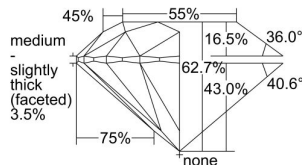

GIA®

FACSIMILE

GIA REPORT 1329443024

Verify this report at GIA.edu

GIA NATURAL DIAMOND DOSSIER®

April 03, 2019
GIA Report Number 1329443024
Shape and Cutting Style ..... Round Brilliant
Measurements ..... 5.64 - 5.68 x 3.55 mm

GRADING RESULTS

Carat Weight ..... 0.70 carat
Color Grade ..... M
Clarity Grade VVS2
Cut Grade ..... Excellent

ADDITIONAL GRADING INFORMATION

Polish ..... Excellent
Symmetry ..... Excellent
Fluorescence ..... Faint
Clarity Characteristics..... Cloud, Pinpoint, Indented Natural
Inspection(s): GIA 1329443024

PROPORTIONS

Profile to actual proportions

GRADING SCALES

GIA COLOR SCALE	GIA CLARITY SCALE	GIA CUT SCALE	
D	FLAWLESS	EXCELLENT	
E	INTERNALLY FLAWLESS		
F		VVS₁	VERY GOOD
G	VVS₂		
H	VS₁	GOOD	
I	VS₂		
J	SI₁	FAIR	
K	SI₂		
L	I₁	POOR	
M	I₂		
N	I₃		
O			
P			
Q			
R			
S			
T			
U			
V			
W			
X			
Y			
Z