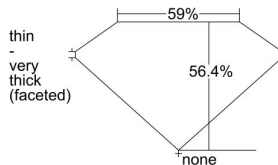

GIA®

FACSIMILE

GIA REPORT 1323103113

Verify this report at GIA.edu

GIA NATURAL DIAMOND DOSSIER®

March 04, 2019
GIA Report Number 1323103113
Shape and Cutting Style ..... Heart Brilliant
Measurements ..... 4.34 x 5.15 x 2.90 mm

GRADING RESULTS

Carat Weight ..... 0.40 carat
Color Grade ..... D
Clarity Grade VVS1

ADDITIONAL GRADING INFORMATION

Polish ..... Very Good
Symmetry ..... Good
Fluorescence ..... None
Clarity Characteristics..... Indented Natural
Inscription(s): GIA 1323103113

PROPORTIONS

Profile not to actual proportions

GRADING SCALES

GIA COLOR SCALE		GIA CLARITY SCALE			
COLORLESS	D	VERY VERY SLIGHTLY INCLUDED	FLAWLESS		
	E		INTERNALLY FLAWLESS		
	F		VVS₁		
	G		VVS₂		
	NEAR COLORLESS	H	VERY SLIGHTLY INCLUDED	VS₁	
		I		VS₂	
		FAINT	J	SLIGHTLY INCLUDED	S₁
			K		S₂
	L		I₁		
	M		I₂		
N	I₃				
O					
VERT LIGHT	P	INCLUDED			
	Q				
	R				
	S				
	T				
	U				
	V				
	W				
LIGHT	X				
	Y				
	Z