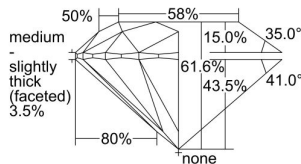

GIA®

FACSIMILE

GIA REPORT 1318231632

Verify this report at GIA.edu

GIA NATURAL DIAMOND DOSSIER®

November 08, 2018
GIA Report Number 1318231632
Shape and Cutting Style ..... Round Brilliant
Measurements ..... 4.43 - 4.45 x 2.73 mm

GRADING RESULTS

Carat Weight ..... 0.33 carat
Color Grade ..... K
Clarity Grade VVS1
Cut Grade ..... Excellent

ADDITIONAL GRADING INFORMATION

Polish ..... Excellent
Symmetry ..... Excellent
Fluorescence ..... Medium Blue
Clarity Characteristics ..... Pinpoint, Feather
Inscription(s): GIA 1318231632

PROPORTIONS

Profile to actual proportions

GRADING SCALES

GIA COLOR SCALE	GIA CLARITY SCALE	GIA CUT SCALE	
D	FLAWLESS	EXCELLENT	
E	INTERNALLY FLAWLESS		
F		VVS₁	VERY GOOD
G	VVS₂		
H	VS₁	GOOD	
I	VS₂		
J	SI₁	FAIR	
K	SI₂		
L	I₁	POOR	
M			I₂
N	I₃		
O			
P			
Q			
R			
S			
T			
U			
V			
W			
X			
Y			
Z