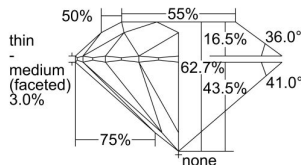

GIA®

FACSIMILE

GIA REPORT 1317678858

Verify this report at GIA.edu

GIA NATURAL DIAMOND DOSSIER®

January 15, 2019
GIA Report Number 1317678858
Shape and Cutting Style ..... Round Brilliant
Measurements ..... 4.70 - 4.74 x 2.96 mm

GRADING RESULTS

Carat Weight ..... 0.40 carat
Color Grade L
Clarity Grade VVS1
Cut Grade ..... Excellent

ADDITIONAL GRADING INFORMATION

Polish ..... Excellent
Symmetry ..... Excellent
Fluorescence ..... Medium Blue
Clarity Characteristics..... Pinpoint, Cloud, Feather, Indented
Natural

Inscription(s): GIA 1317678858

PROPORTIONS

Profile to actual proportions

GRADING SCALES

GIA COLOR SCALE	GIA CLARITY SCALE	GIA CUT SCALE	
D	FLAWLESS	EXCELLENT	
E	INTERNALLY FLAWLESS		
F		VVS₁	VERY GOOD
G	VVS₂		
H	VS₁	GOOD	
I	VS₂		
J	SI₁	FAIR	
K	SI₂		
L	I₁	POOR	
M	I₂		
N	I₃		
O			
P			
Q			
R			
S			
T			
U			
V			
W			
X			
Y			
Z