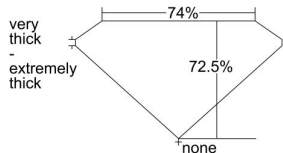

GIA®

FACSIMILE

GIA REPORT 1313818403

Verify this report at GIA.edu

GIA NATURAL DIAMOND DOSSIER®

January 31, 2019
GIA Report Number 1313818403
Shape and Cutting Style ..... Square Modified Brilliant
Measurements ..... 3.75 x 3.60 x 2.61 mm

GRADING RESULTS

Carat Weight ..... 0.30 carat
Color Grade ..... G
Clarity Grade I1

ADDITIONAL GRADING INFORMATION

Polish ..... Excellent
Symmetry ..... Good
Fluorescence ..... Strong Blue
Clarity Characteristics ..... Crystal
Inscription(s): GIA 1313818403

PROPORTIONS

Profile not to actual proportions

GRADING SCALES

GIA COLOR SCALE		GIA CLARITY SCALE			
COLORLESS	D	VERY VERY SLIGHTLY INCLUDED	FLAWLESS		
	E		INTERNALLY FLAWLESS		
	F		VVS₁		
	G		VVS₂		
	NEAR COLORLESS		H	VERY SLIGHTLY INCLUDED	VS₁
			I		VS₂
	FANT		J	SLIGHTLY INCLUDED	S₁
			K		S₂
			L		I₁
			M		I₂
VERY LIGHT		N	INCLUDED		I₃
		O			
LIGHT		P			
		Q			
		R			
		S			
	T				
	U				
	V				
	W				
X					
Y					
Z