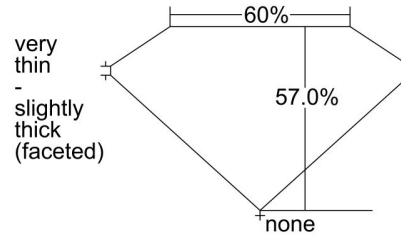

GIA NATURAL DIAMOND GRADING REPORT

February 24, 2020  
 GIA Report Number ..... 12470446  
 Shape and Cutting Style ..... Pear Brilliant  
 Measurements ..... 16.56 x 10.24 x 5.84 mm

GRADING RESULTS

Carat Weight ..... 5.48 carat  
 Color Grade ..... G  
 Clarity Grade ..... SI1

PROPORTIONS

Profile not to actual proportions

CLARITY CHARACTERISTICS

KEY TO SYMBOLS\*

-  Cloud
-  Crystal
-  Feather
-  Needle

\* Red symbols denote internal characteristics (inclusions). Green or black symbols denote external characteristics (blemishes). Diagram is an approximate representation of the diamond, and symbols shown indicate type, position, and approximate size of clarity characteristics. All clarity characteristics may not be shown. Details of finish are not shown.