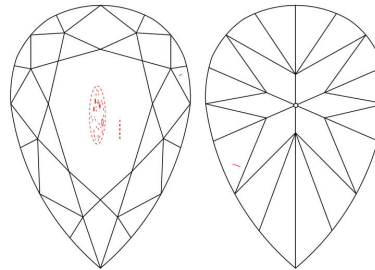

GIA NATURAL DIAMOND GRADING REPORT

February 24, 2020  
 GIA Report Number ..... 12470446  
 Shape and Cutting Style ..... Pear Brilliant  
 Measurements ..... 16.56 x 10.24 x 5.84 mm

GRADING RESULTS

Carat Weight ..... 5.48 carat  
 Color Grade ..... G  
 Clarity Grade ..... SI1

ADDITIONAL GRADING INFORMATION

Polish ..... Very Good  
 Symmetry ..... Very Good  
 Fluorescence ..... None  
 Inscription(s): GIA 12470446

**Comments:** Additional clouds, pinpoints and surface graining are not shown.

PROPORTIONS

Profile not to actual proportions

CLARITY CHARACTERISTICS

KEY TO SYMBOLS\*

-  Cloud
-  Crystal
-  Feather
-  Needle

\* Red symbols denote internal characteristics (inclusions). Green or black symbols denote external characteristics (blemishes). Diagram is an approximate representation of the diamond, and symbols shown indicate type, position, and approximate size of clarity characteristics. All clarity characteristics may not be shown. Details of finish are not shown.