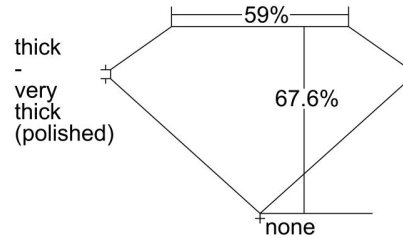

GIA NATURAL DIAMOND GRADING REPORT

April 16, 2024
 GIA Report Number 1236257969
 Shape and Cutting Style Emerald Cut
 Measurements 8.22 x 5.16 x 3.49 mm

GRADING RESULTS

Carat Weight 1.51 carat
 Color Grade E
 Clarity Grade VS1

ADDITIONAL GRADING INFORMATION

Polish Excellent
 Symmetry Excellent
 Fluorescence Faint
 Inscription(s): GIA 1236257969
 Comments: Additional pinpoints are not shown.

PROPORTIONS

Profile not to actual proportions

CLARITY CHARACTERISTICS

KEY TO SYMBOLS*

- Crystal
- ~ Feather
- \\ Needle
- Pinpoint

* Red symbols denote internal characteristics (inclusions). Green or black symbols denote external characteristics (blemishes). Diagram is an approximate representation of the diamond, and symbols shown indicate type, position, and approximate size of clarity characteristics. All clarity characteristics may not be shown. Details of finish are not shown.