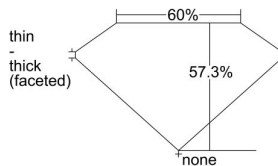

GIA®

FACSIMILE

GIA REPORT 1226311924

Verify this report at GIA.edu

GIA NATURAL DIAMOND DOSSIER®

February 24, 2022
GIA Report Number 1226311924
Shape and Cutting Style ..... Heart Brilliant
Measurements ..... 5.56 x 6.60 x 3.78 mm

GRADING RESULTS

Carat Weight ..... 0.81 carat
Color Grade ..... H
Clarity Grade VVS2

ADDITIONAL GRADING INFORMATION

Polish ..... Excellent
Symmetry ..... Very Good
Fluorescence ..... None
Clarity Characteristics: Cloud, Indented Natural, Surface Graining
Inscription(s): GIA 1226311924

PROPORTIONS

Profile not to actual proportions

GRADING SCALES

GIA COLOR SCALE		GIA CLARITY SCALE			
COLORLESS	D	VERY VERY SLIGHTLY INCLUDED	FLAWLESS		
	E		INTERNALLY FLAWLESS		
	F	VERY SLIGHTLY INCLUDED	VVS₁		
	G		VVS₂		
	H		VS₁		
	NEAR COLORLESS	I	SLIGHTLY INCLUDED	VS₂	
		J		SI₁	
		FAINT	K	INCLUDED	SI₂
			L		I₁
			M		I₂
VERT LIGHT	N	LIGHT	I₃		
	O				
	P				
	Q				
	R