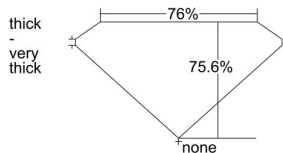

GIA®

FACSIMILE

GIA REPORT 1192517728

Verify this report at gia.edu

GIA DIAMOND DOSSIER®

July 19, 2018
GIA Report Number 1192517728
Shape and Cutting Style ..... **Square Modified Brilliant**
Measurements ..... **5.32 x 5.09 x 3.85 mm**

GRADING RESULTS

Carat Weight ..... **0.91 carat**
Color Grade ..... **G**
Clarity Grade **VS2**

ADDITIONAL GRADING INFORMATION

Polish ..... **Excellent**
Symmetry ..... **Very Good**
Fluorescence ..... **None**
Clarity Characteristics ..... **Feather**
Inscription(s): GIA 1192517728

PROPORTIONS

Profile not to actual proportions

GRADING SCALES

GIA COLOR SCALE		GIA CLARITY SCALE			
COLORLESS	D	VERY VERY SLIGHTLY INCLUDED	FLAWLESS		
	E		INTERNALLY FLAWLESS		
	F	VERY SLIGHTLY INCLUDED	VVS₁		
	G		VVS₂		
	H		VS₁		
	NEAR COLORLESS	I	VERY SLIGHTLY INCLUDED	VS₂	
		J		SI₁	
		FAINT	K	SLIGHTLY INCLUDED	SI₂
			L		I₁
			M		I₂
VERY LIGHT	N	INCLUDED	I₃		
	O				
	P				
	Q				
	R				
LIGHT	S				
	T				
	U				
	V				
	Z