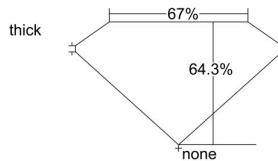

GIA®

FACSIMILE

GIA REPORT 1192354557

Verify this report at gia.edu

GIA DIAMOND DOSSIER®

May 08, 2018
GIA Report Number 1192354557
Shape and Cutting Style ..... Emerald Cut
Measurements ..... 5.76 x 4.44 x 2.86 mm

GRADING RESULTS

Carat Weight ..... 0.70 carat
Color Grade ..... F
Clarity Grade SI1

ADDITIONAL GRADING INFORMATION

Polish ..... Excellent
Symmetry ..... Good
Fluorescence ..... None
Clarity Characteristics..... Crystal, Needle
Inscription(s): GIA 1192354557

PROPORTIONS

Profile not to actual proportions

GRADING SCALES

GIA COLOR SCALE		GIA CLARITY SCALE			
COLORLESS	D	VERY VERY SLIGHTLY INCLUDED	FLAWLESS		
	E		INTERNALLY FLAWLESS		
	F	VERY SLIGHTLY INCLUDED	VVS₁		
	G		VVS₂		
	H		VS₁		
	NEAR COLORLESS	I	SLIGHTLY INCLUDED	VS₂	
		J		SI₁	
		FAINT	K	INCLUDED	SI₂
			L		I₁
			M		I₂
VERY LIGHT	N	LIGHT	I₃		
	O				
	P				
	Q				
	R